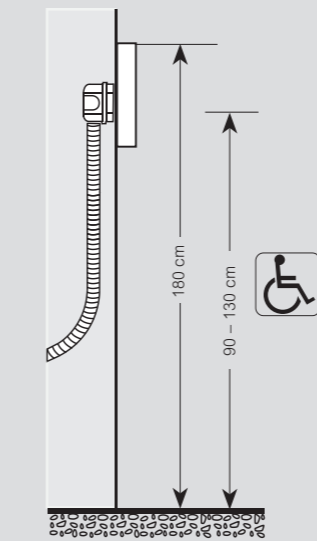

Dimensional data

Display module with camera

STANDARD 3-module finishing frames

CUSTOMISABLE 3-module finishing frames

Dimensional data

Additional keypad modules

Additional RFID Smart Access module

Additional Inductive loop module

1-module finishing frames

Dimensional data

1 and 3-module flush mounted boxes

350010 - 350030

DIMENSIONS			
Item	A	B	C
350010	117	123	45
350030	117	306	45

3-module wall mounted boxes

345331 - 345332

49 mm