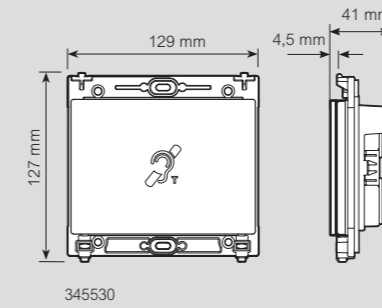

Dimensional data

Display module with camera

STANDARD 3-module finishing frames

CUSTOMISABLE 3-module finishing frames

Dimensional data

Additional keypad modules

Additional RFID Smart Access module

Additional Inductive loop module

1-module finishing frames

Dimensional data

1 and 3-module flush mounted boxes

350010 - 350030

DIMENSIONS			
Item	A	B	C
350010	117	123	45
350030	117	306	45

3-module wall mounted boxes

345331 - 345332

49 mm

Wall mounted boxes - 3 + 1 modules

345341 - 345342

45 mm

1-module wall mounted boxes

345311-345312

Dimensional data

XL cover plates

Cover plates compatible with Linea 300