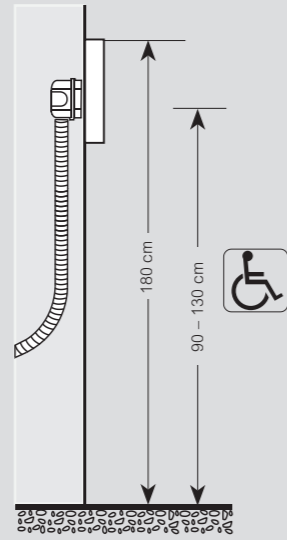

Dimensional data

Display module with camera

STANDARD 3-module finishing frames

CUSTOMISABLE 3-module finishing frames

Dimensional data

Additional keypad modules

Additional RFID Smart Access module

Additional Inductive loop module

1-module finishing frames

Dimensional data

1 and 3-module flush mounted boxes

350010 - 350030

DIMENSIONS			
Item	A	B	C
350010	117	123	45
350030	117	306	45

3-module wall mounted boxes

345331 - 345332

49 mm