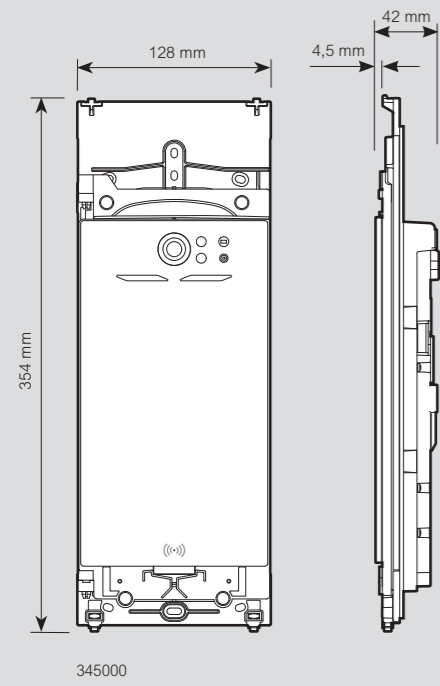

Dimensional data

Display module with camera

STANDARD 3-module finishing frames

CUSTOMISABLE 3-module finishing frames

Dimensional data

Additional keypad modules

Additional RFID Smart Access module

Additional Inductive loop module

1-module finishing frames

Dimensional data

1 and 3-module flush mounted boxes

350010 - 350030

DIMENSIONS			
Item	A	B	C
350010	117	123	45
350030	117	306	45

3-module wall mounted boxes

345331 - 345332

49 mm

Wall mounted boxes - 3 + 1 modules

345341 - 345342

45 mm

1-module wall mounted boxes

345311-345312

Dimensional data

XL cover plates

Cover plates compatible with Linea 300