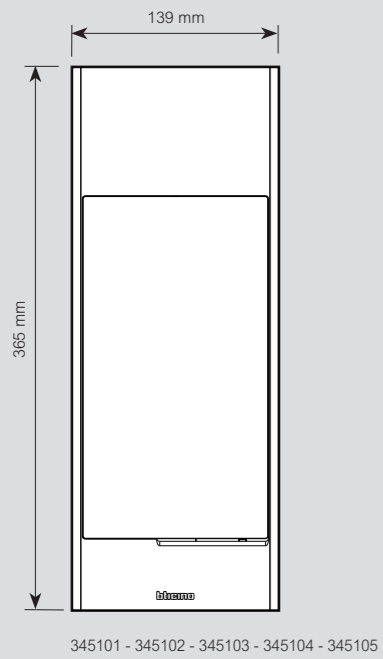

Dimensional data

Display module with camera

STANDARD 3-module finishing frames

CUSTOMISABLE 3-module finishing frames

Dimensional data

Additional keypad modules

Additional RFID Smart Access module

Additional Inductive loop module

1-module finishing frames

Dimensional data

1 and 3-module flush mounted boxes

350010 - 350030

DIMENSIONS			
Item	A	B	C
350010	117	123	45
350030	117	306	45

3-module wall mounted boxes

345331 - 345332

49 mm

Wall mounted boxes - 3 + 1 modules

345341 - 345342

45 mm

1-module wall mounted boxes

345311-345312

Dimensional data

XL cover plates

Cover plates compatible with Linea 300