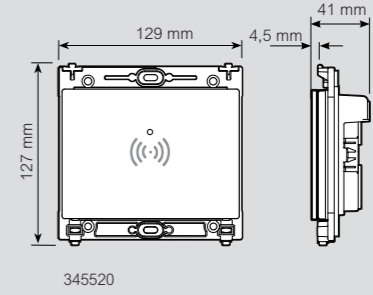

Dimensional data

Display module with camera

STANDARD 3-module finishing frames

CUSTOMISABLE 3-module finishing frames

Dimensional data

Additional keypad modules

Additional RFID Smart Access module

Additional Inductive loop module

1-module finishing frames

Dimensional data

1 and 3-module flush mounted boxes

350010 - 350030

DIMENSIONS			
Item	A	B	C
350010	117	123	45
350030	117	306	45

3-module wall mounted boxes

345331 - 345332

49 mm

Wall mounted boxes - 3 + 1 modules

345341 - 345342

45 mm

1-module wall mounted boxes

345311-345312

Dimensional data

XL cover plates

Cover plates compatible with Linea 300