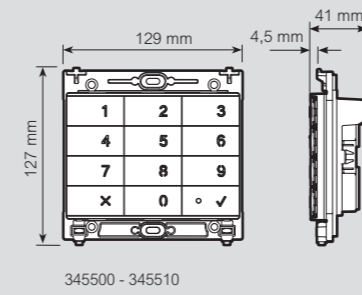

Dimensional data

Display module with camera

STANDARD 3-module finishing frames

CUSTOMISABLE 3-module finishing frames

Dimensional data

Additional keypad modules

Additional RFID Smart Access module

Additional Inductive loop module

1-module finishing frames

Dimensional data

1 and 3-module flush mounted boxes

350010 - 350030

DIMENSIONS			
Item	A	B	C
350010	117	123	45
350030	117	306	45

3-module wall mounted boxes

345331 - 345332

49 mm

Wall mounted boxes - 3 + 1 modules

345341 - 345342

45 mm

1-module wall mounted boxes

345311-345312

Dimensional data

XL cover plates

Cover plates compatible with Linea 300