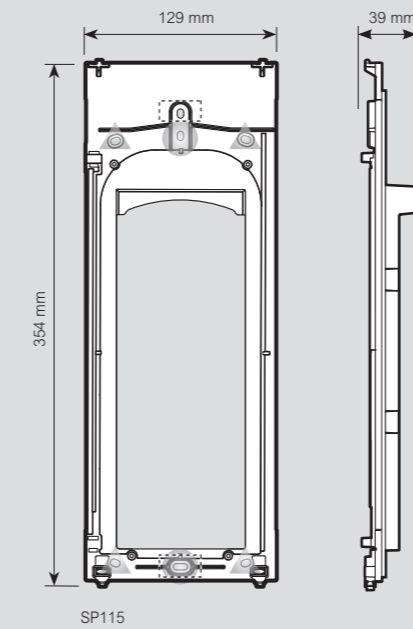

3-module support frame