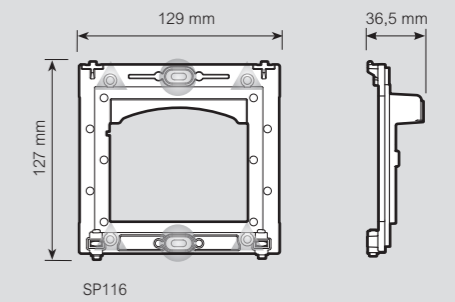

1-module support frame