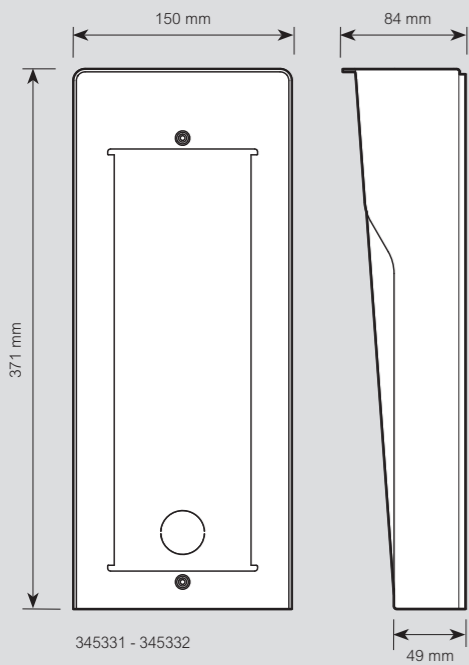

Dimensional data

Display module with camera

STANDARD 3-module finishing frames

CUSTOMISABLE 3-module finishing frames

Dimensional data

Additional keypad modules

Additional RFID Smart Access module

Additional Inductive loop module

1-module finishing frames

Dimensional data

1 and 3-module flush mounted boxes

350010 - 350030

DIMENSIONS			
Item	A	B	C
350010	117	123	45
350030	117	306	45

3-module wall mounted boxes

345331 - 345332

49 mm

Wall mounted boxes - 3 + 1 modules

345341 - 345342

45 mm

1-module wall mounted boxes

345311-345312

Dimensional data

XL cover plates

Cover plates compatible with Linea 300