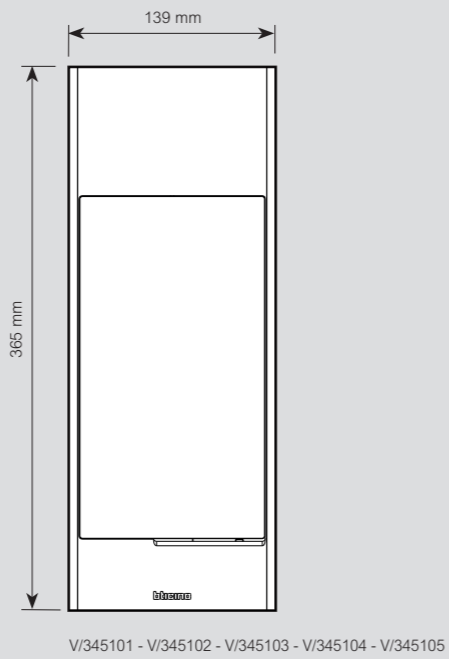

Dimensional data

Display module with camera

STANDARD 3-module finishing frames

CUSTOMISABLE 3-module finishing frames

Dimensional data

Additional keypad modules

Additional RFID Smart Access module

Additional Inductive loop module

1-module finishing frames

Dimensional data

1 and 3-module flush mounted boxes

350010 - 350030

DIMENSIONS			
Item	A	B	C
350010	117	123	45
350030	117	306	45

3-module wall mounted boxes

345331 - 345332

49 mm

Wall mounted boxes - 3 + 1 modules

345341 - 345342

45 mm

1-module wall mounted boxes

345311-345312

Dimensional data

XL cover plates

Cover plates compatible with Linea 300