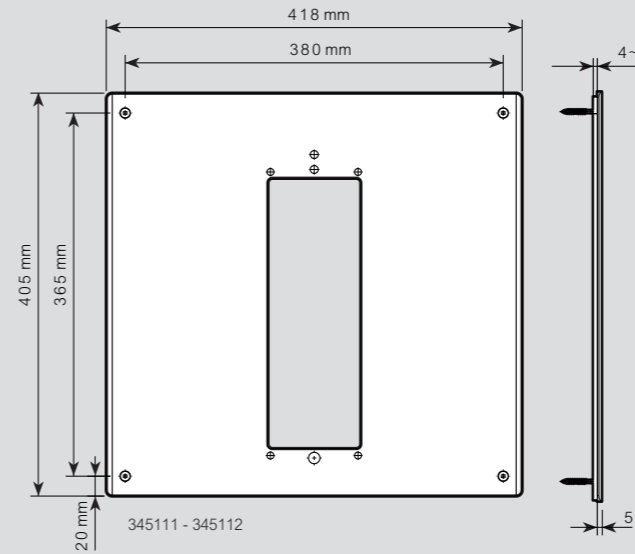

1-module finishing frames

Dimensional data

1 and 3-module flush mounted boxes

350010 - 350030

DIMENSIONS			
Item	A	B	C
350010	117	123	45
350030	117	306	45

3-module wall mounted boxes

345331 - 345332

49 mm

Wall mounted boxes - 3 + 1 modules

345341 - 345342

45 mm

1-module wall mounted boxes

345311-345312

Dimensional data

XL cover plates

Cover plates compatible with Linea 300