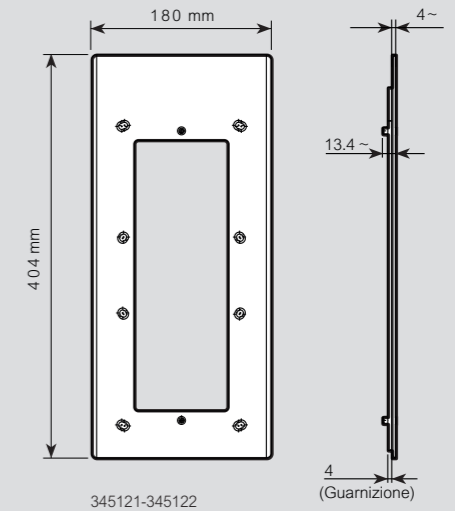

1-module finishing frames

Dimensional data

1 and 3-module flush mounted boxes

350010 - 350030

DIMENSIONS			
Item	A	B	C
350010	117	123	45
350030	117	306	45

3-module wall mounted boxes

345331 - 345332

49 mm

Wall mounted boxes - 3 + 1 modules

345341 - 345342

45 mm

1-module wall mounted boxes

345311-345312

Dimensional data

XL cover plates

Cover plates compatible with Linea 300