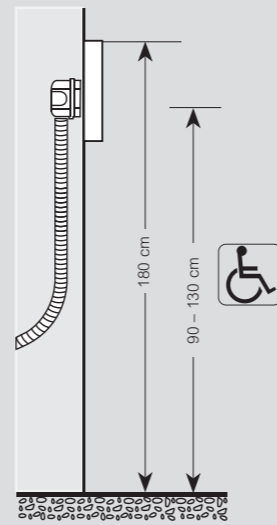

Dimensional data

Display module with camera

STANDARD 3-module finishing frames

CUSTOMISABLE 3-module finishing frames

Dimensional data

Additional keypad modules

Additional RFID Smart Access module

Additional Inductive loop module

1-module finishing frames

Dimensional data

1 and 3-module flush mounted boxes

350010 - 350030

DIMENSIONS			
Item	A	B	C
350010	117	123	45
350030	117	306	45

3-module wall mounted boxes

345331 - 345332

49 mm