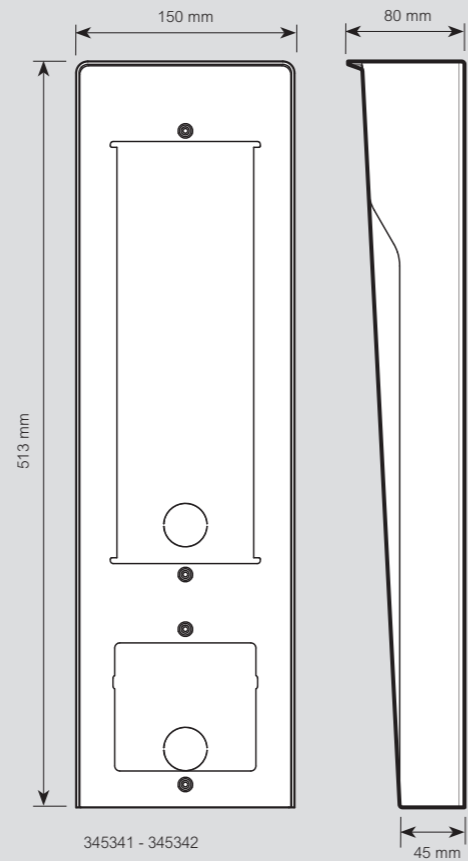

Dimensional data

Display module with camera

STANDARD 3-module finishing frames

CUSTOMISABLE 3-module finishing frames

Dimensional data

Additional keypad modules

Additional RFID Smart Access module

Additional Inductive loop module

1-module finishing frames

Dimensional data

1 and 3-module flush mounted boxes

350010 - 350030

DIMENSIONS			
Item	A	B	C
350010	117	123	45
350030	117	306	45

3-module wall mounted boxes

345331 - 345332

49 mm

Wall mounted boxes - 3 + 1 modules

345341 - 345342

45 mm

1-module wall mounted boxes

345311-345312

Dimensional data

XL cover plates

Cover plates compatible with Linea 300