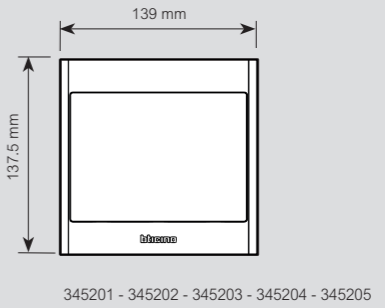

Dimensional data

Display module with camera

STANDARD 3-module finishing frames

CUSTOMISABLE 3-module finishing frames

Dimensional data

Additional keypad modules

Additional RFID Smart Access module

Additional Inductive loop module

1-module finishing frames

Dimensional data

1 and 3-module flush mounted boxes

350010 - 350030

DIMENSIONS			
Item	A	B	C
350010	117	123	45
350030	117	306	45

3-module wall mounted boxes

345331 - 345332

49 mm

Wall mounted boxes - 3 + 1 modules

345341 - 345342

45 mm

1-module wall mounted boxes

345311-345312

Dimensional data

XL cover plates

Cover plates compatible with Linea 300