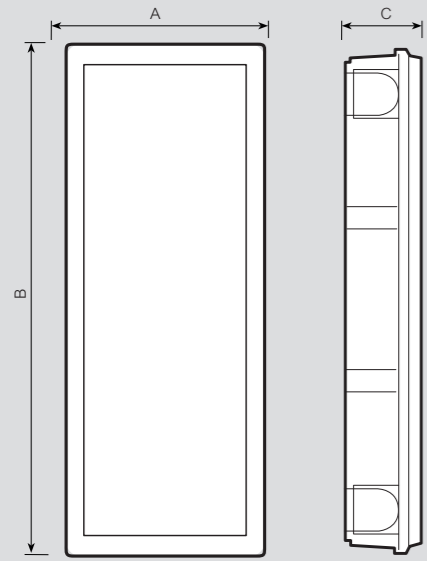

Dimensional data

Display module with camera

STANDARD 3-module finishing frames

CUSTOMISABLE 3-module finishing frames

Dimensional data

Additional keypad modules

Additional RFID Smart Access module

Additional Inductive loop module

1-module finishing frames

Dimensional data

1 and 3-module flush mounted boxes

350010 - 350030

DIMENSIONS			
Item	A	B	C
350010	117	123	45
350030	117	306	45

3-module wall mounted boxes

345331 - 345332

49 mm

Wall mounted boxes - 3 + 1 modules

345341 - 345342

45 mm

1-module wall mounted boxes

345311-345312

Dimensional data

XL cover plates

Cover plates compatible with Linea 300