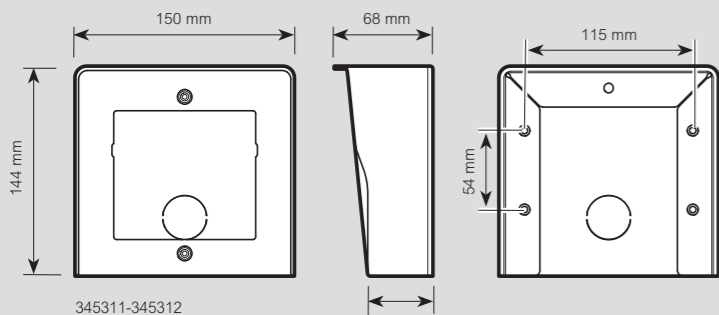

Dimensional data

Display module with camera

STANDARD 3-module finishing frames

CUSTOMISABLE 3-module finishing frames

Dimensional data

Additional keypad modules

Additional RFID Smart Access module

Additional Inductive loop module

1-module finishing frames

Dimensional data

1 and 3-module flush mounted boxes

350010 - 350030

DIMENSIONS			
Item	A	B	C
350010	117	123	45
350030	117	306	45

3-module wall mounted boxes

345331 - 345332

49 mm

Wall mounted boxes - 3 + 1 modules

345341 - 345342

45 mm

1-module wall mounted boxes

345311-345312

Dimensional data

XL cover plates

Cover plates compatible with Linea 300